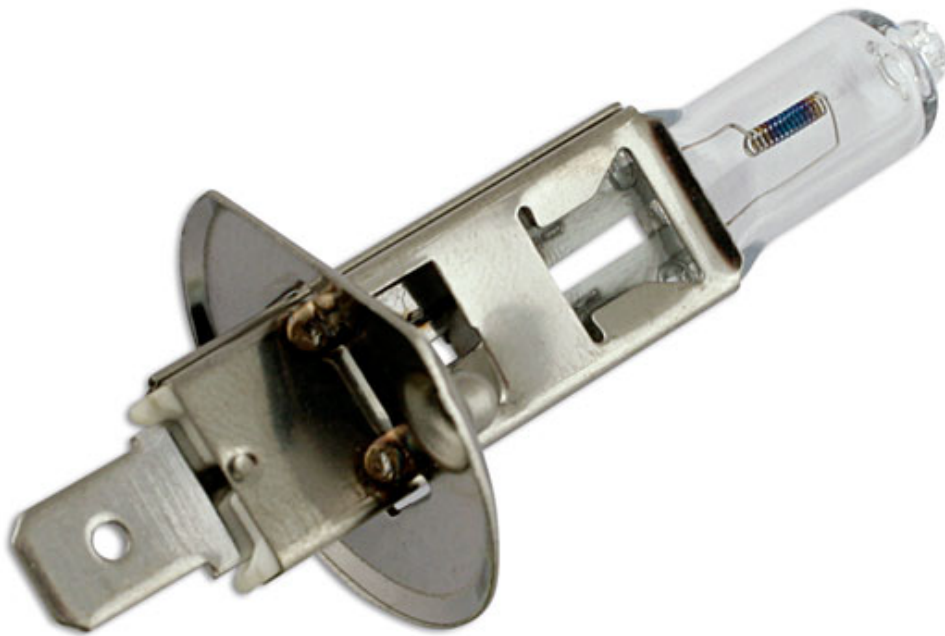

Ampoule Lucas Halogène H1 24v 70w OE466 - 1 pc

The Lucas automotive bulb range consists of over 600 references covering cars, light and heavy duty commercial vehicles and motorcycles. With over 99 % vehicle parc coverage and an unrivaled reputation for quality, the Lucas automotive bulb offering is the obvious choice for both aftermarket and original equipment dealers throughout the world. Lucas automotive bulbs are instantly recognisable as a brand you can trust, with a heritage dating back to the earliest vehicles on the UK roads. The range has been continually developed over the years to remain at the forefront of technology whilst maintaining a broad coverage across classic cars.

Additional Information

- Ampoule Lucas Halogène Culot H1
- Code ANSI - 466
- 24v / 70 watt
- Culot Style P14.5s
- 1 pc

<http://product/30589>